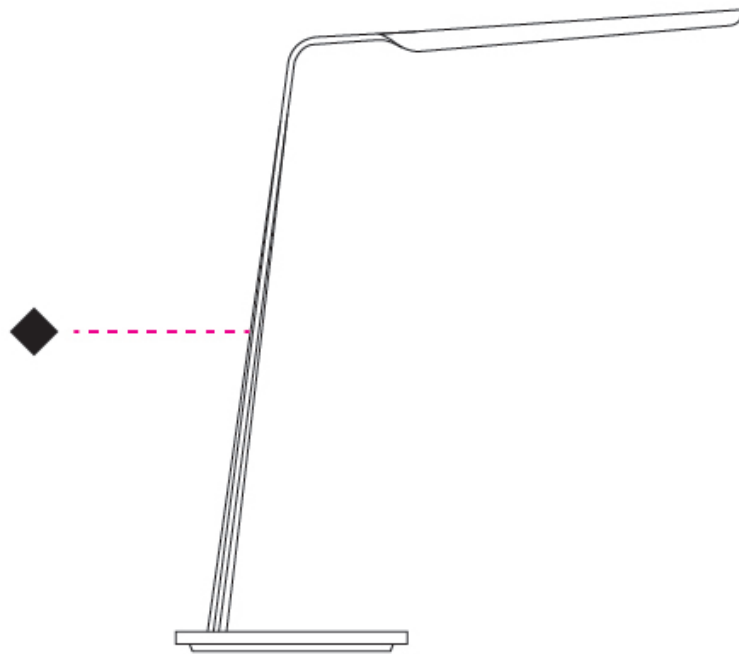

SWAN PORTABLE

D74008-

PROJECT	_____
TYPE	_____
SPECIFIER	_____
QUANTITY	_____
DATE	_____